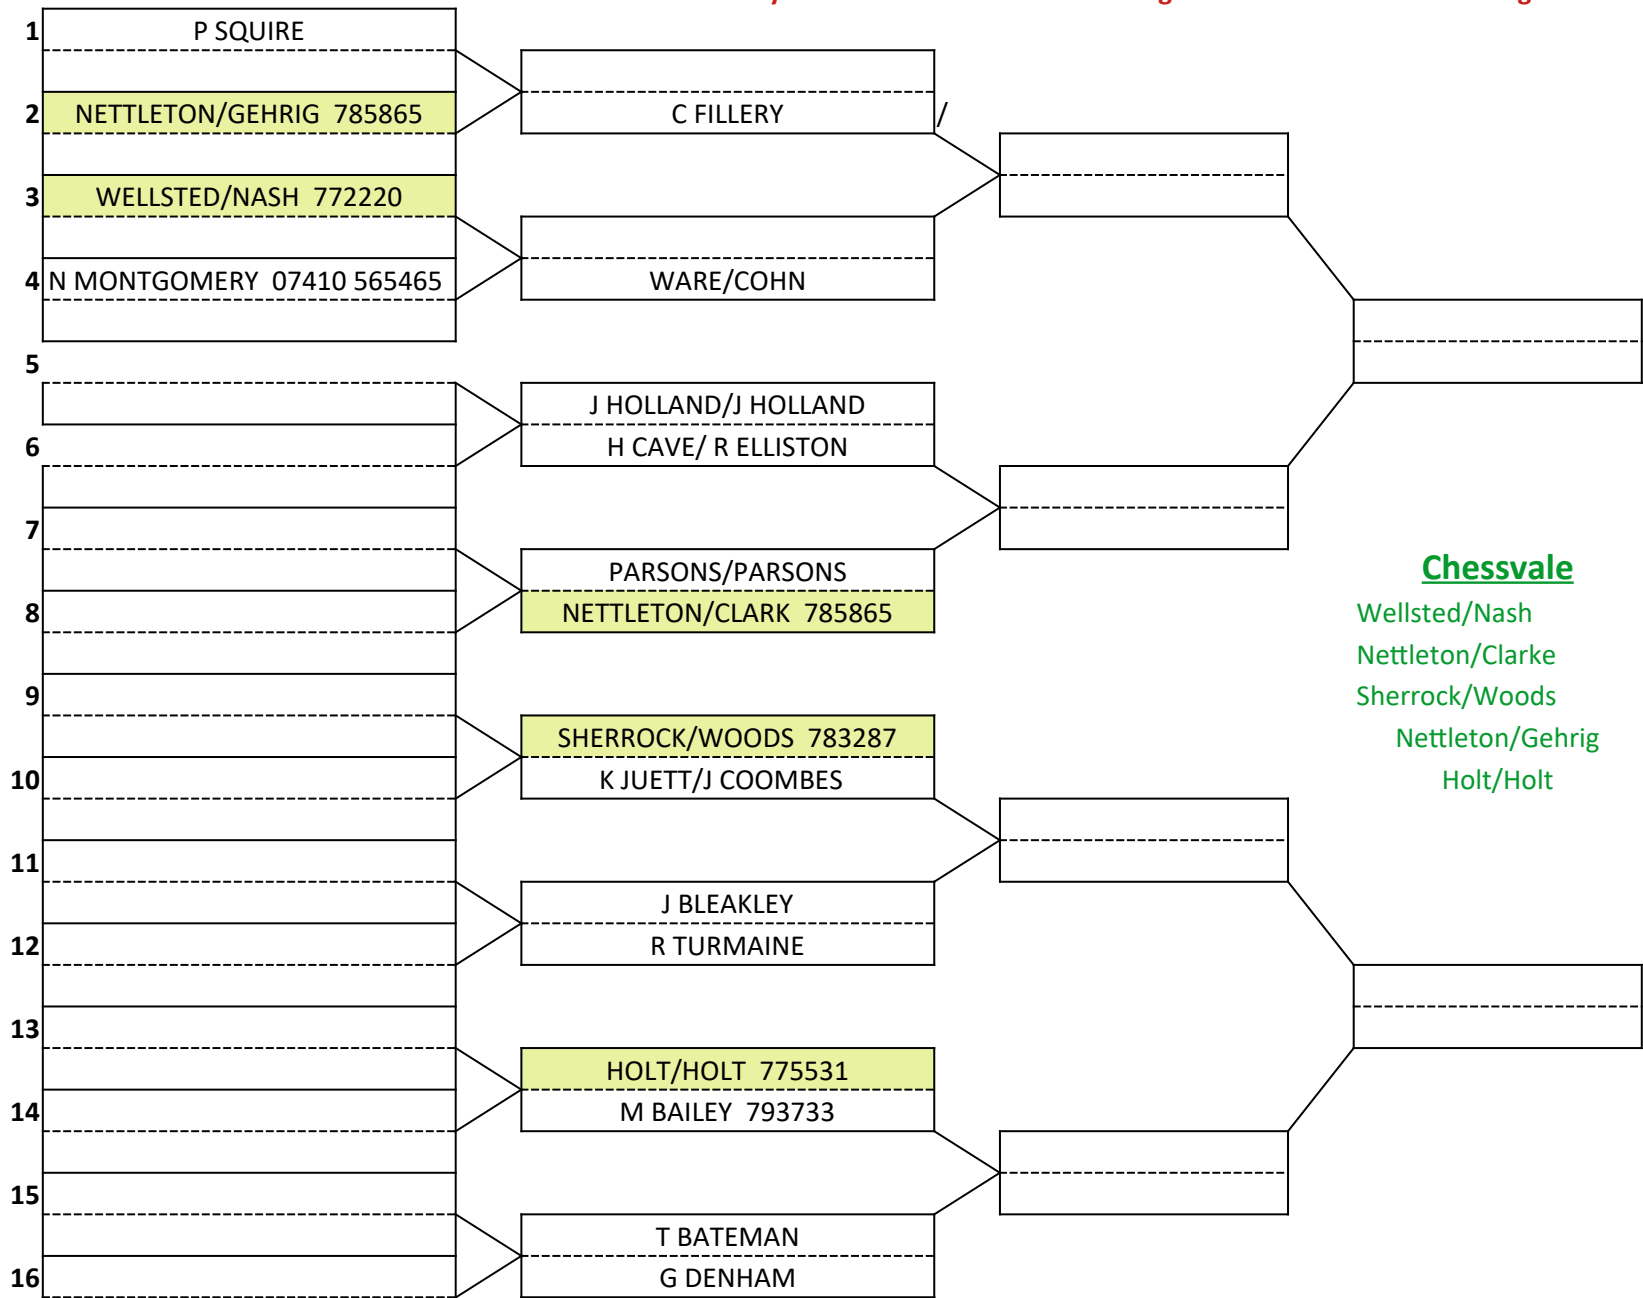

Competition

TOWN CUP

CHESSVALE TEAMS

Preliminary Round

14th June

Round 1

14th July

Round 2

7th August

Round 3

31st August

PLAY BY

Chessvale

Wellsted/Nash	772220
Nettleton/Clarke	785865
Sherrock/Woods	783287
Nettleton/Gehrig	785865
Holt/Holt	775531