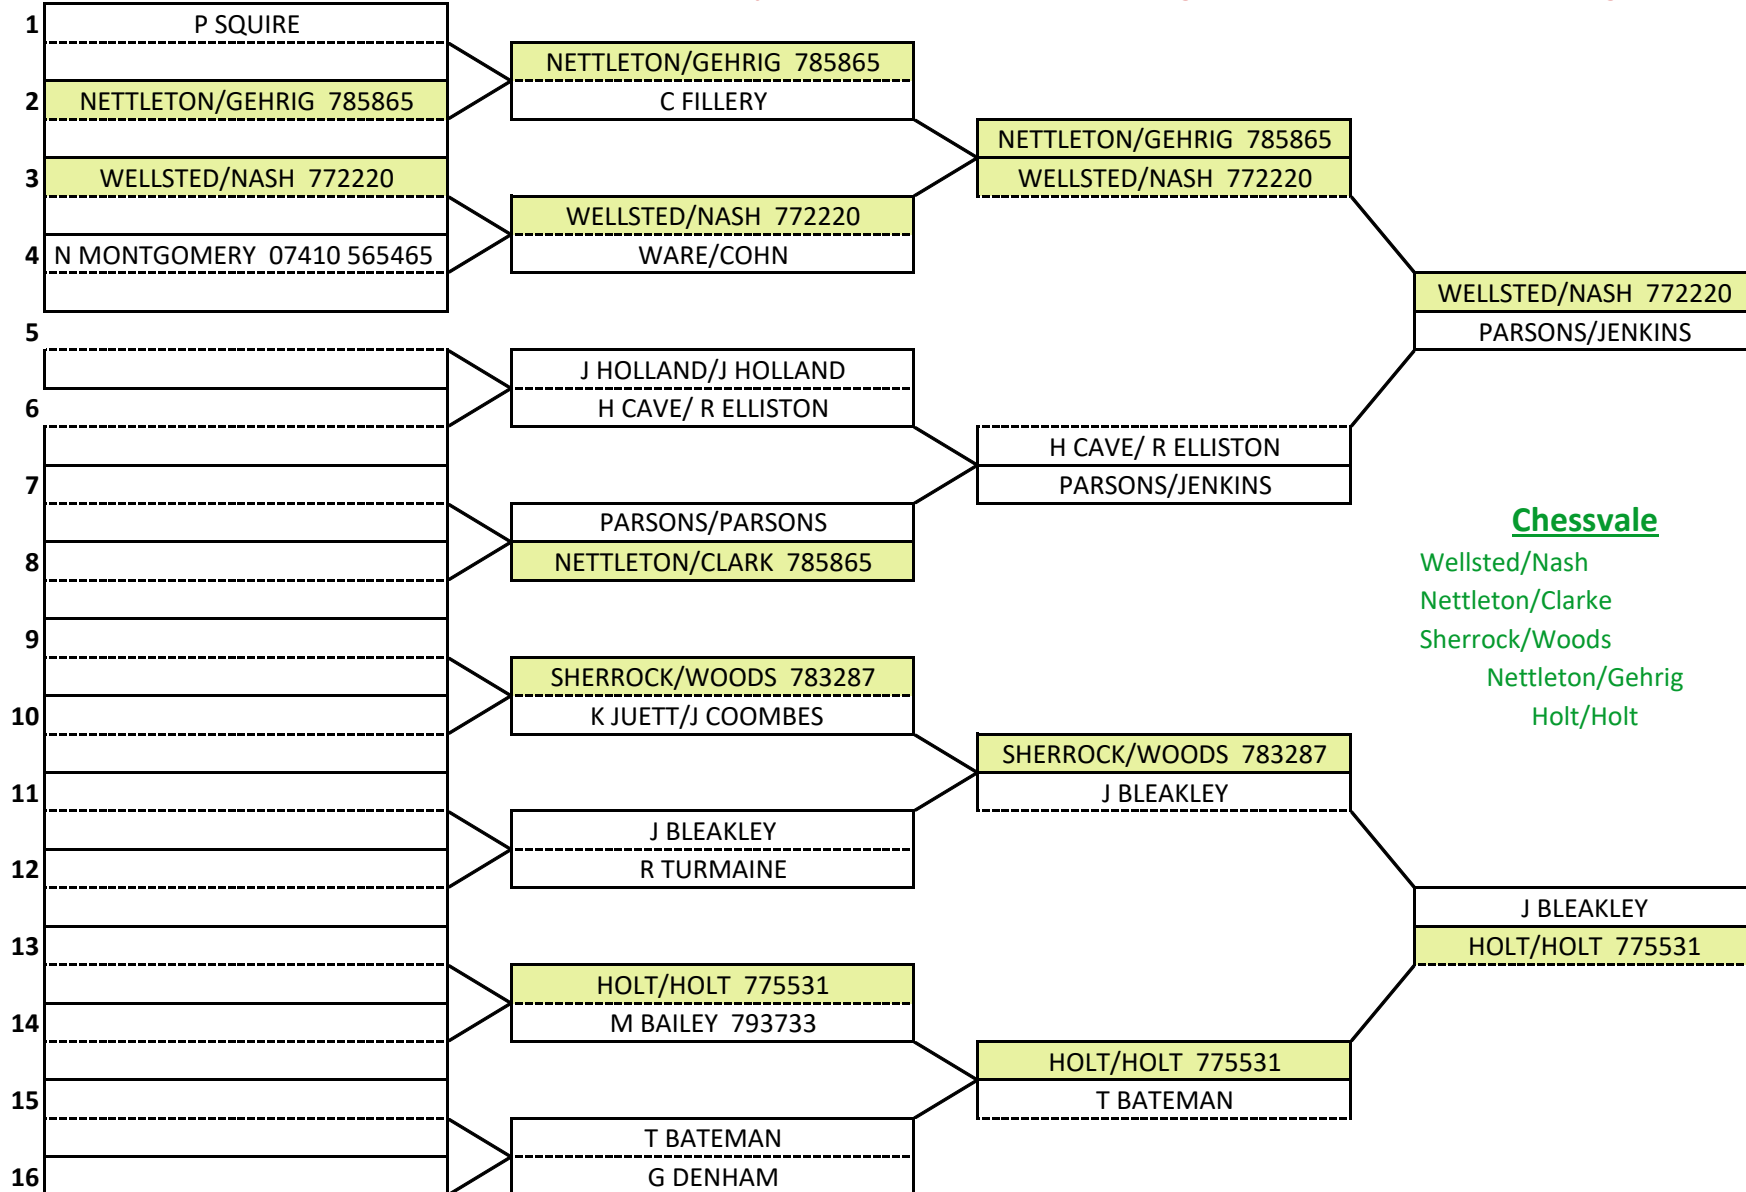

Competition

TOWN CUP

CHESSVALE TEAMS

Preliminary Round

Round 1

Round 2

Semi Finals

PLAY BY

14th June

14th July

7th August

31st August

Chessvale

- Wellsted/Nash
- Nettleton/Clarke
- Sherrock/Woods
- Nettleton/Gehrig
- Holt/Holt

772220
785865
783287
785865
775531